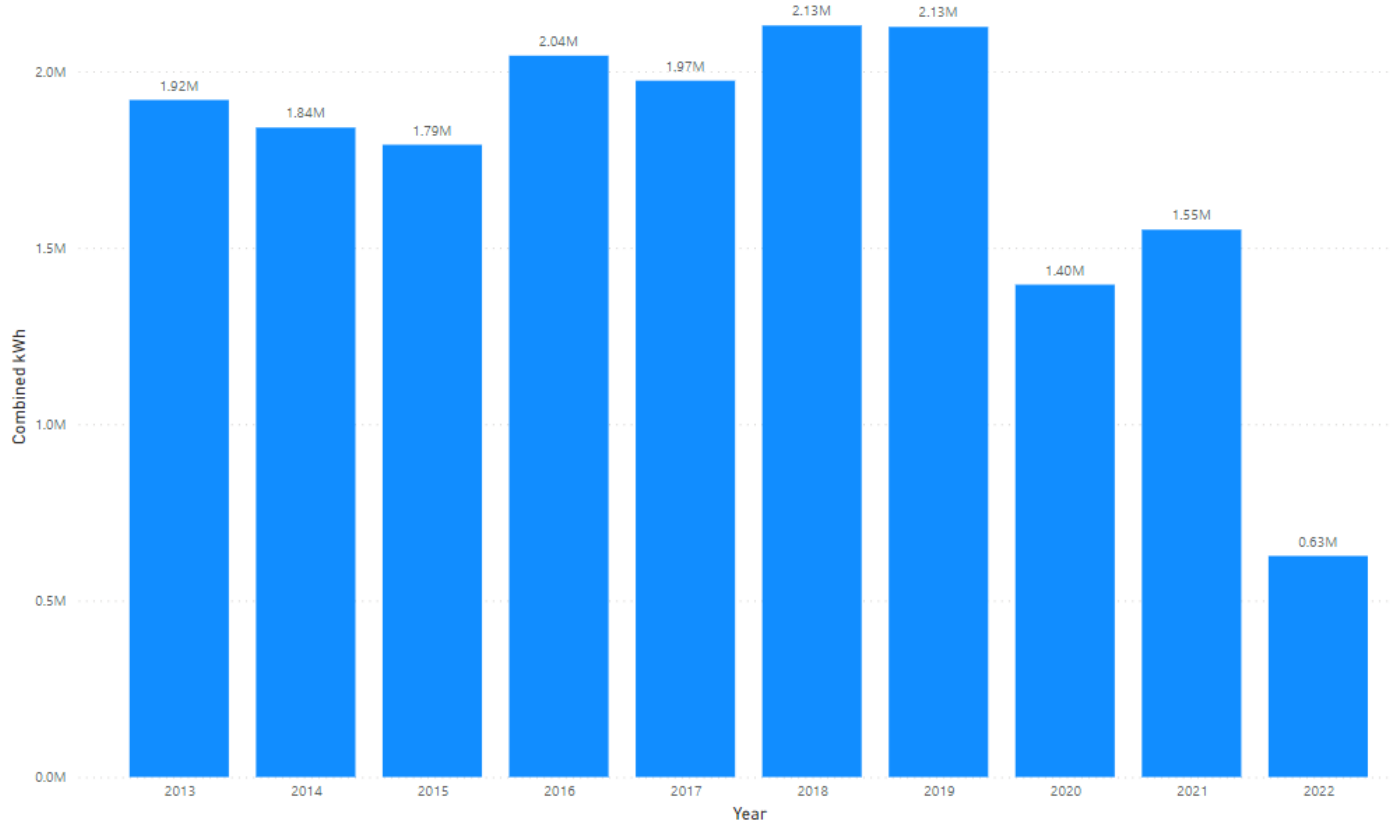

Energy Consumption ATU Mayo Campus

Combined Electricity & Gas kWh by Year

Combined Electricity & Gas kWh by Year

Nov 20 to Mar 22 Electricity Monthly kWh unit breakdown

Yearly Gas Usage kW hours