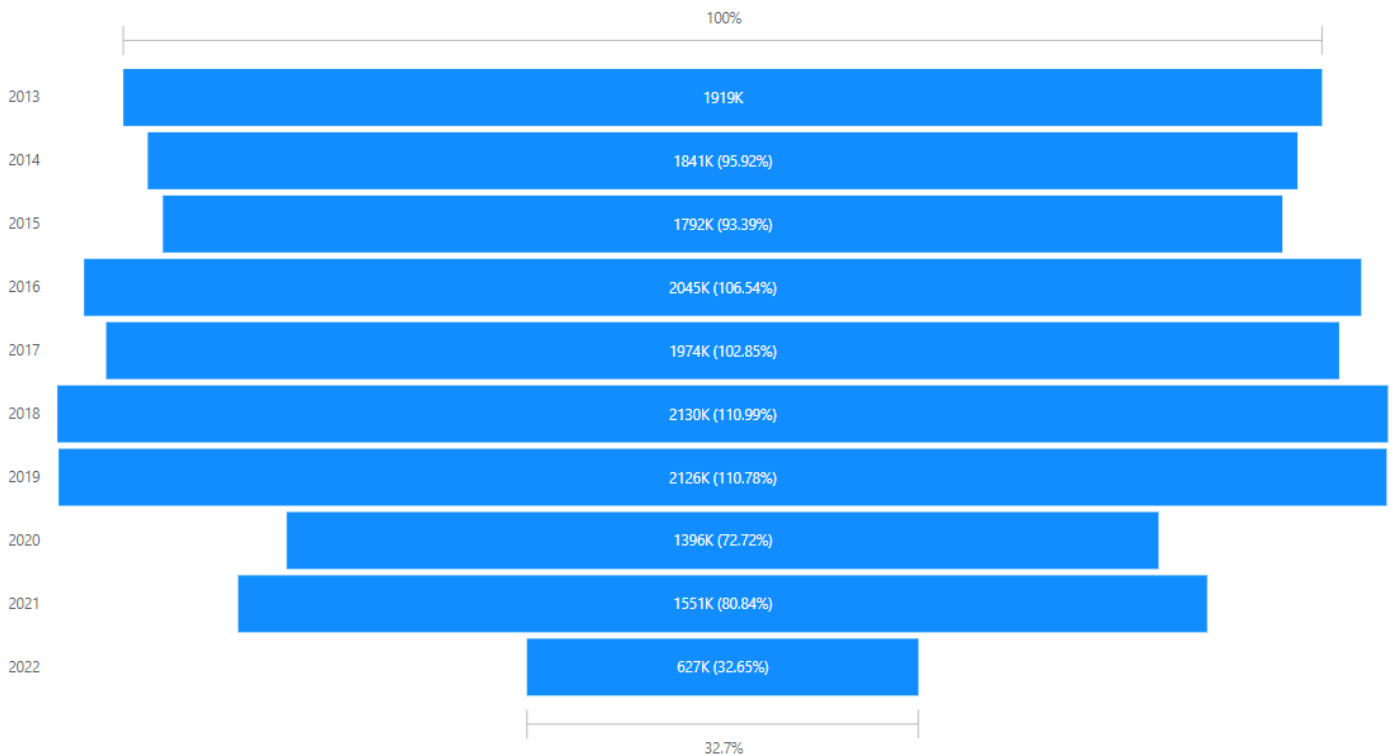

Energy Consumption ATU Mayo Campus

Combined Electricity & Gas kWh by Year

Combined Electricity & Gas kWh by Year

Nov 20 to Mar 22 Electricity Monthly kWh unit breakdown

Yearly Gas Usage kW hours