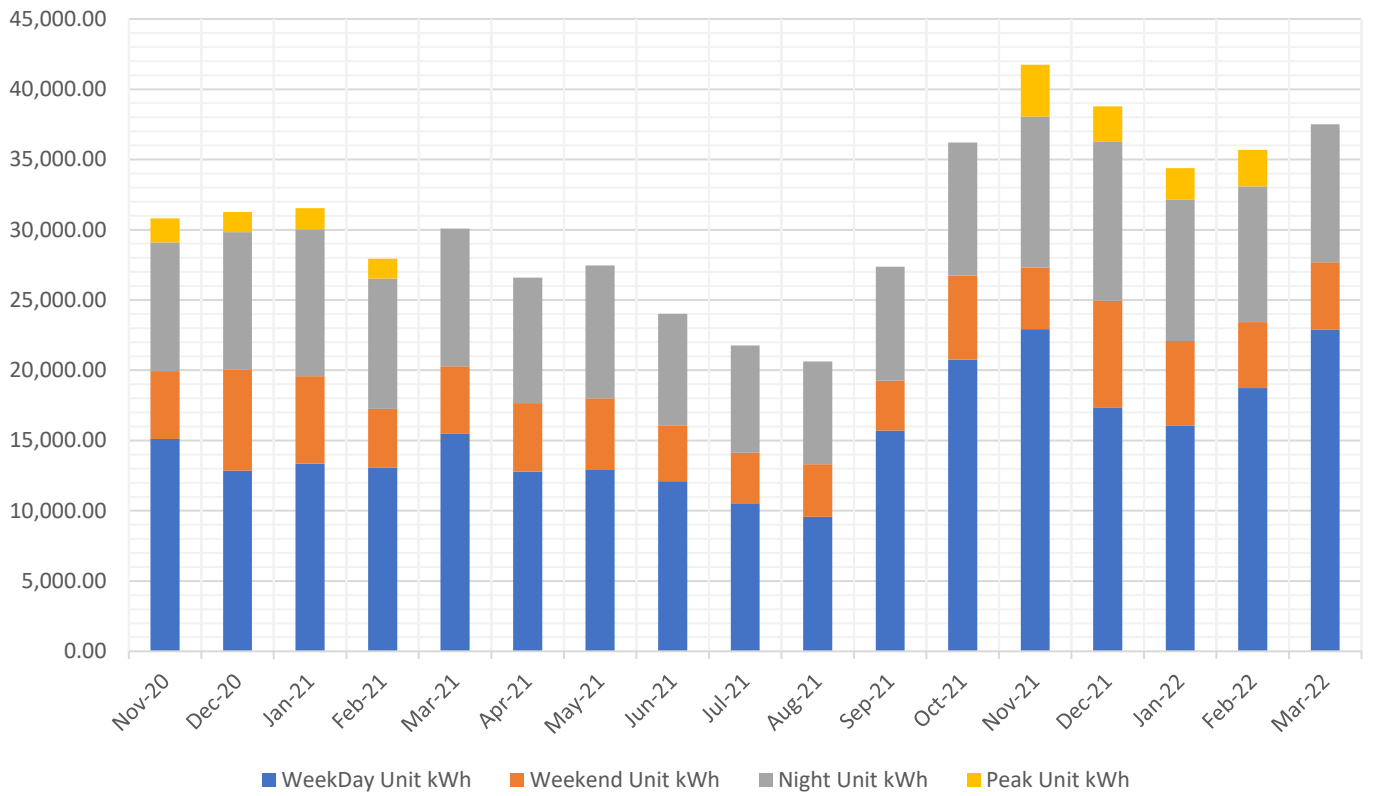

Energy Consumption ATU Mayo Campus

Combined Electricity & Gas kWh by Year

Combined Electricity & Gas kWh by Year

Nov 20 to Mar 22 Electricity Monthly kWh unit breakdown

Yearly Gas Usage kW hours